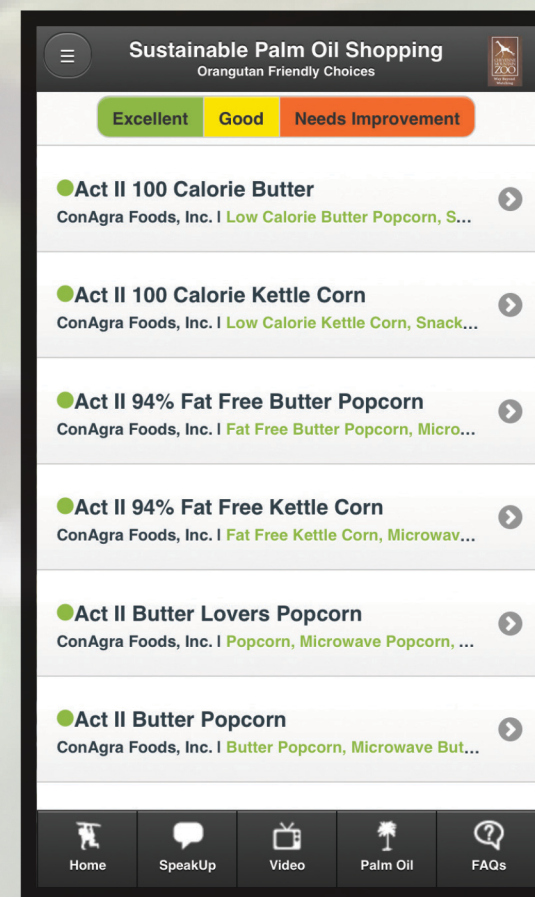

WHAT'S YOUR RATING?

5 →

**CHECK
YOUR ITEM'S
RATING** →

Ratings are subject to change. App design may vary based on your device and app software updates.

Using an orange-rated company is better than using a company that is not an RSPO member.

Every company in the app is on its own journey to 100% certified, deforestation-free palm oil.