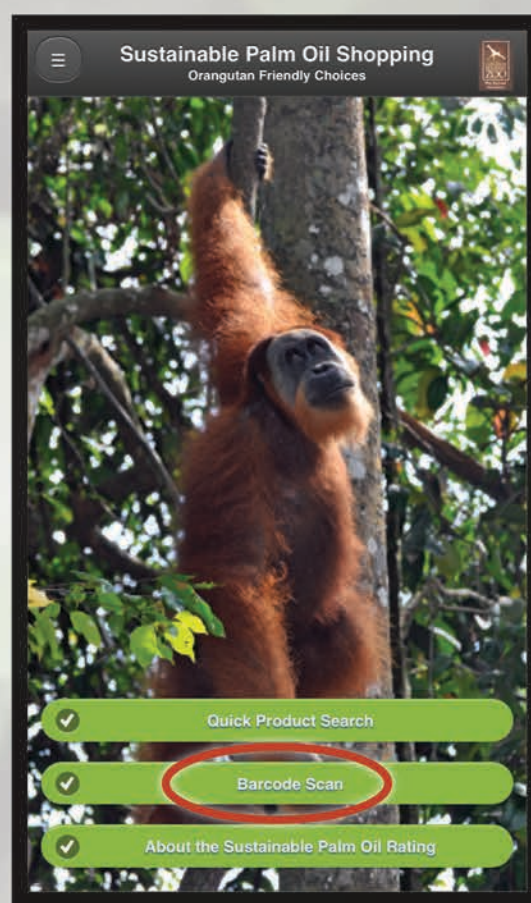

# HOW CAN YOU HELP?

1

**DOWNLOAD  
THE APP**

2

**CLICK  
“BARCODE SCAN”**

App design may vary based on your device and app software updates.

3

**SCAN  
YOUR ITEM**

4

**Can't find your favorite brand?  
Send an email through the app to  
ask them to join the RSPO and use  
certified sustainable palm oil!**